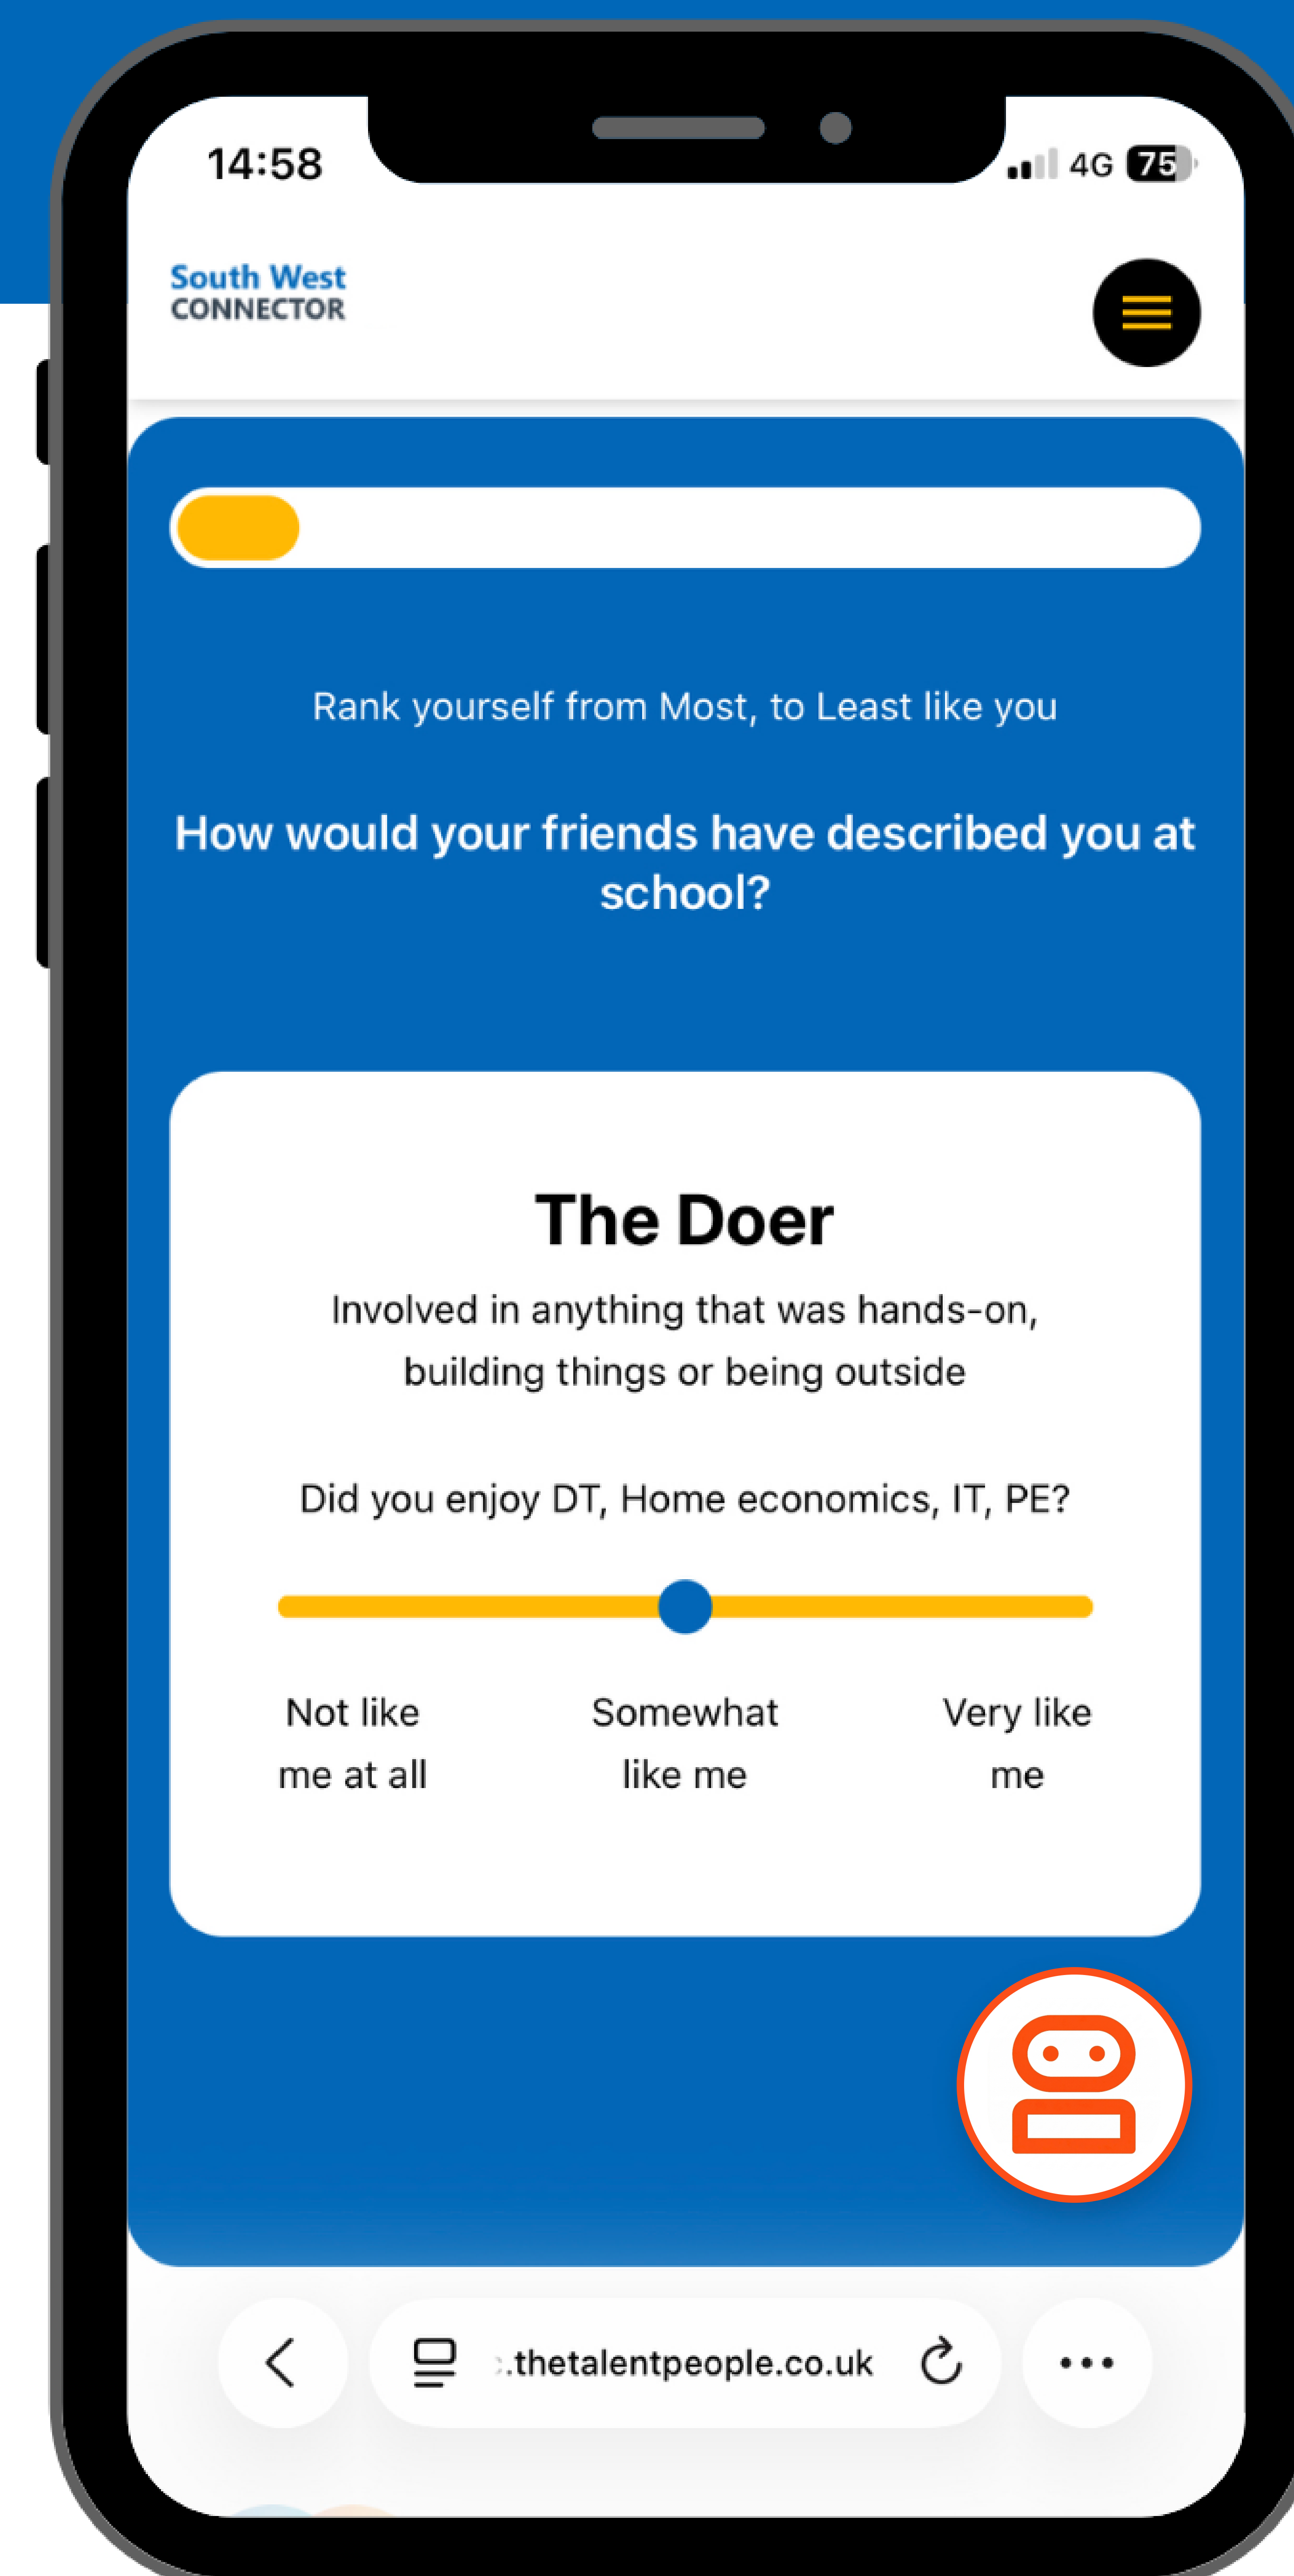

# Careers Quiz

Providing guidance in the Digital Sector

The Careers Quiz is designed to help you find your place in the digital careers space.

In just **5 minutes**, the Connector Careers Quiz will analyse your personality and **recommend a career path**.

You don't need an account to take the quiz - it's **open to everyone!**

Upon completion, the quiz assigns a 'persona' which can then be used to guide your job search and find your perfect match!

Discover which of our 15 personas you could be...