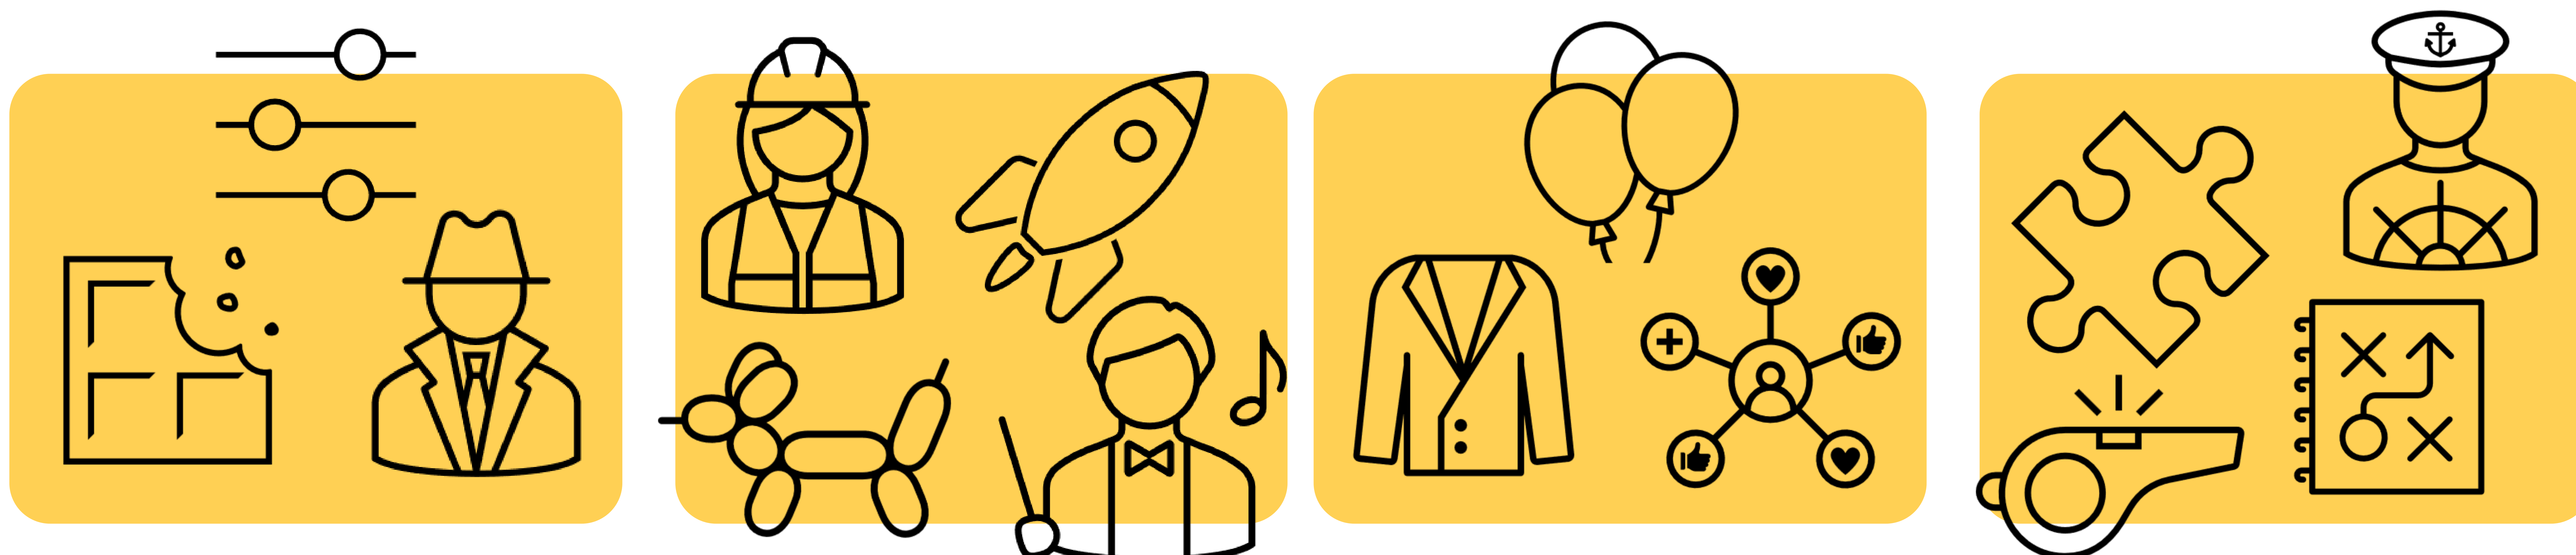

# Careers Quiz

Providing guidance in the Digital Sector

The Careers Quiz is designed to help you find your place in the digital careers space.

In just **5 minutes**, the Connector Careers Quiz will analyse your personality and **recommend a career path**.

You don't need an account to take the quiz - it's **open to everyone!**

Upon completion, the quiz assigns a 'persona' which can then be used to guide your job search and find your perfect match!

Discover which of our 15 personas you could be...